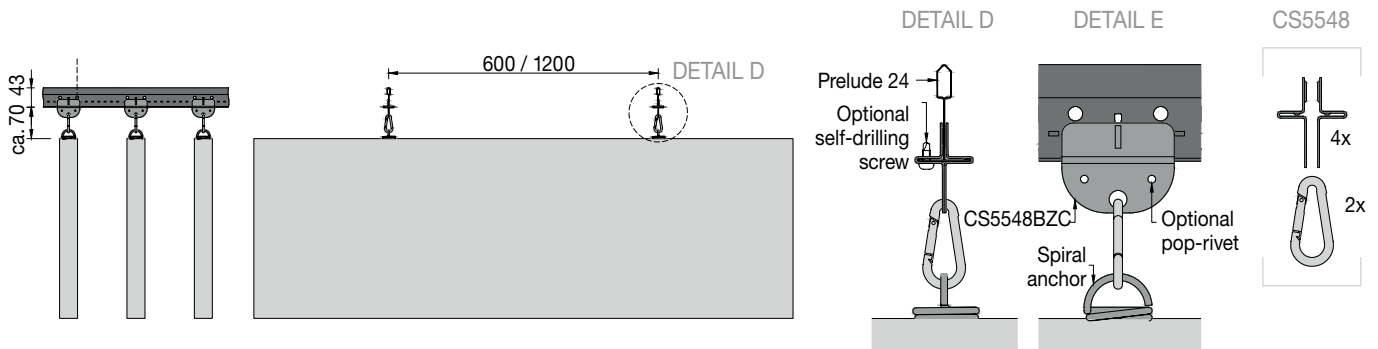

GROUPING OPTION WITH PRELUDE 24 (suspension items to be ordered separately)