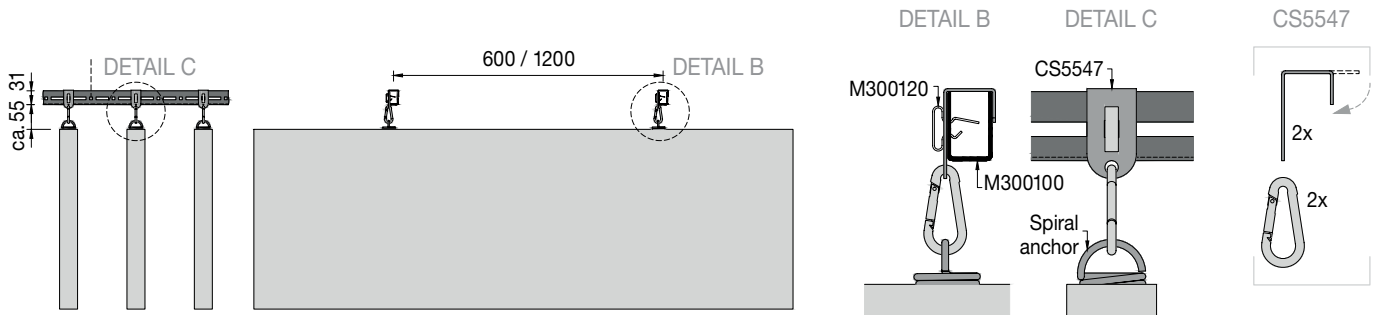

OPTIMA Baffles - Installation guide

■ Grouping installation

GROUPING OPTION WITH U-PROFILE (suspension items to be ordered separately)